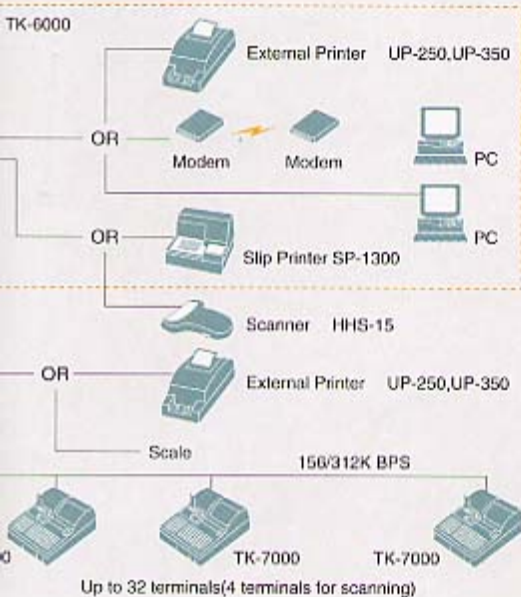

Outstanding quality, reliability plus memory cassette

Printer

45mm wide two station dot matrix printer

- 3.0-lines/second high speed printer
- receipt auto cutter (TK-7000)
- 4 line x 24-character logo, commercial and trailer messages
- 1 line x 55-digit validation printing
- 16-character item descriptors

ability and convenience, or easy upgrading.

Large Display

Operator display **TK-6000** Operator display

of 16 characters for guidance are available for the

ary customer display

Clerk key and receipt on/off switch